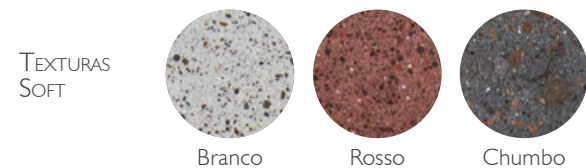

Ecobrick Block

TEXTURAS SOFT Branco Rosso Chumbo